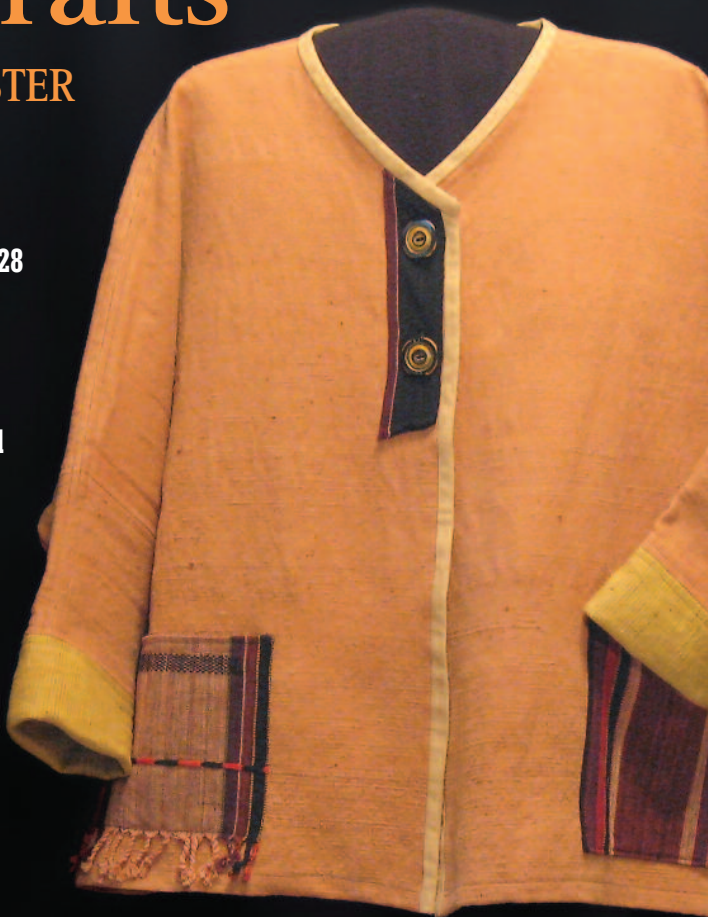

# Holiday Festival of Crafts

IN ROCHESTER

**FRIDAY NOV. 27**  
10 AM-5 PM

**SATURDAY NOV. 28**  
10 AM-5 PM

**SUNDAY NOV. 29**  
11 AM-5 PM

**The Harley School**  
1981 Clover Street  
Rochester

POTTERY, FOLK TOYS,  
WOODEN FURNITURE  
AND TURNINGS,  
NATURAL FIBER  
CLOTHING,  
BOOKS FOR  
ALL AGES,  
NOTE CARDS,  
WOODEN BOATS,  
WILLIAM GLASNER -  
FINE HAND-CARVED  
ART GLASS JEWELRY